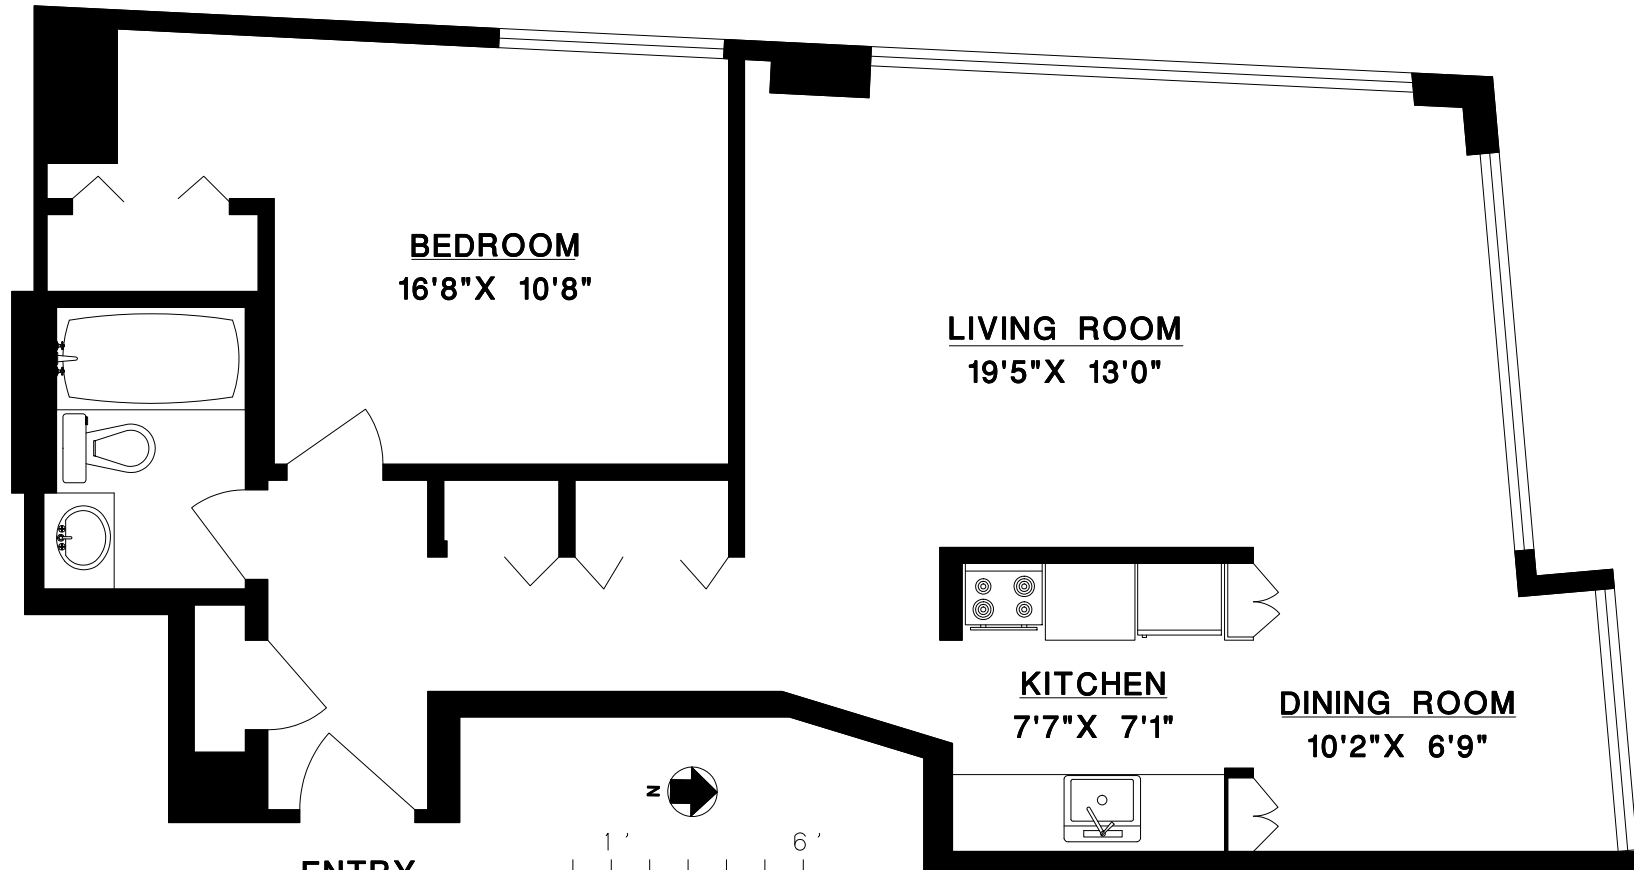

THE NEW YORKER APARTMENTS

SUITE 204

**1281 BROUGHTON STREET,
VANCOUVER B.C.**

RELIANCE
PROPERTIES

AREA 745 SQ.FT.

ENTRY

SCALE

***Area calculations taken to centre of perimeter walls.**