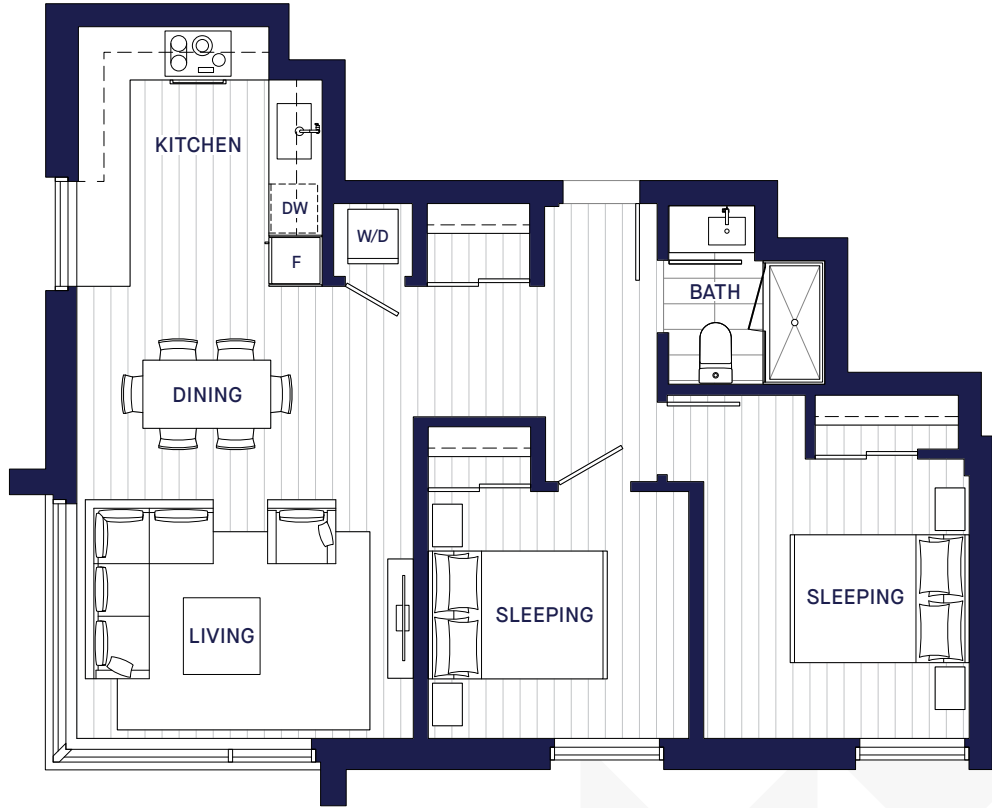

2A

2 Bedroom

1 Bath

847 SF

MURO

WEST END WATERFRONT

RELIANCE
PROPERTIES