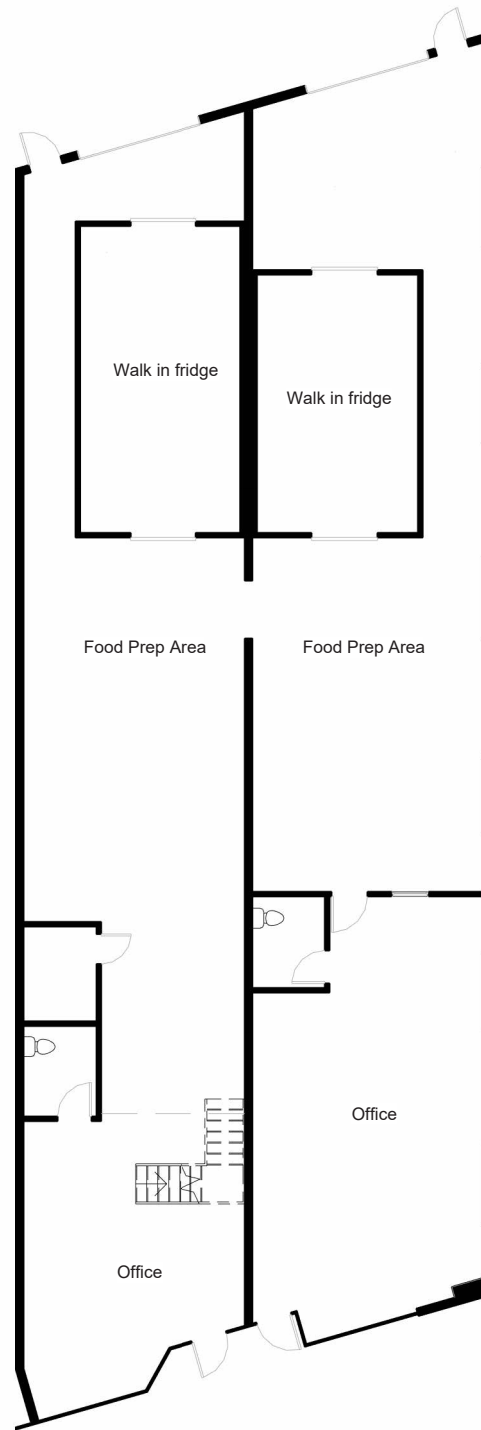

RELIANCE

PROPERTIES

1737 & 1735 Powell St, Vancouver, BC

First Floor 4000 FT²

Mezzanine 615 FT²

TOTAL 4615 FT²

First Floor

Mezzanine Level